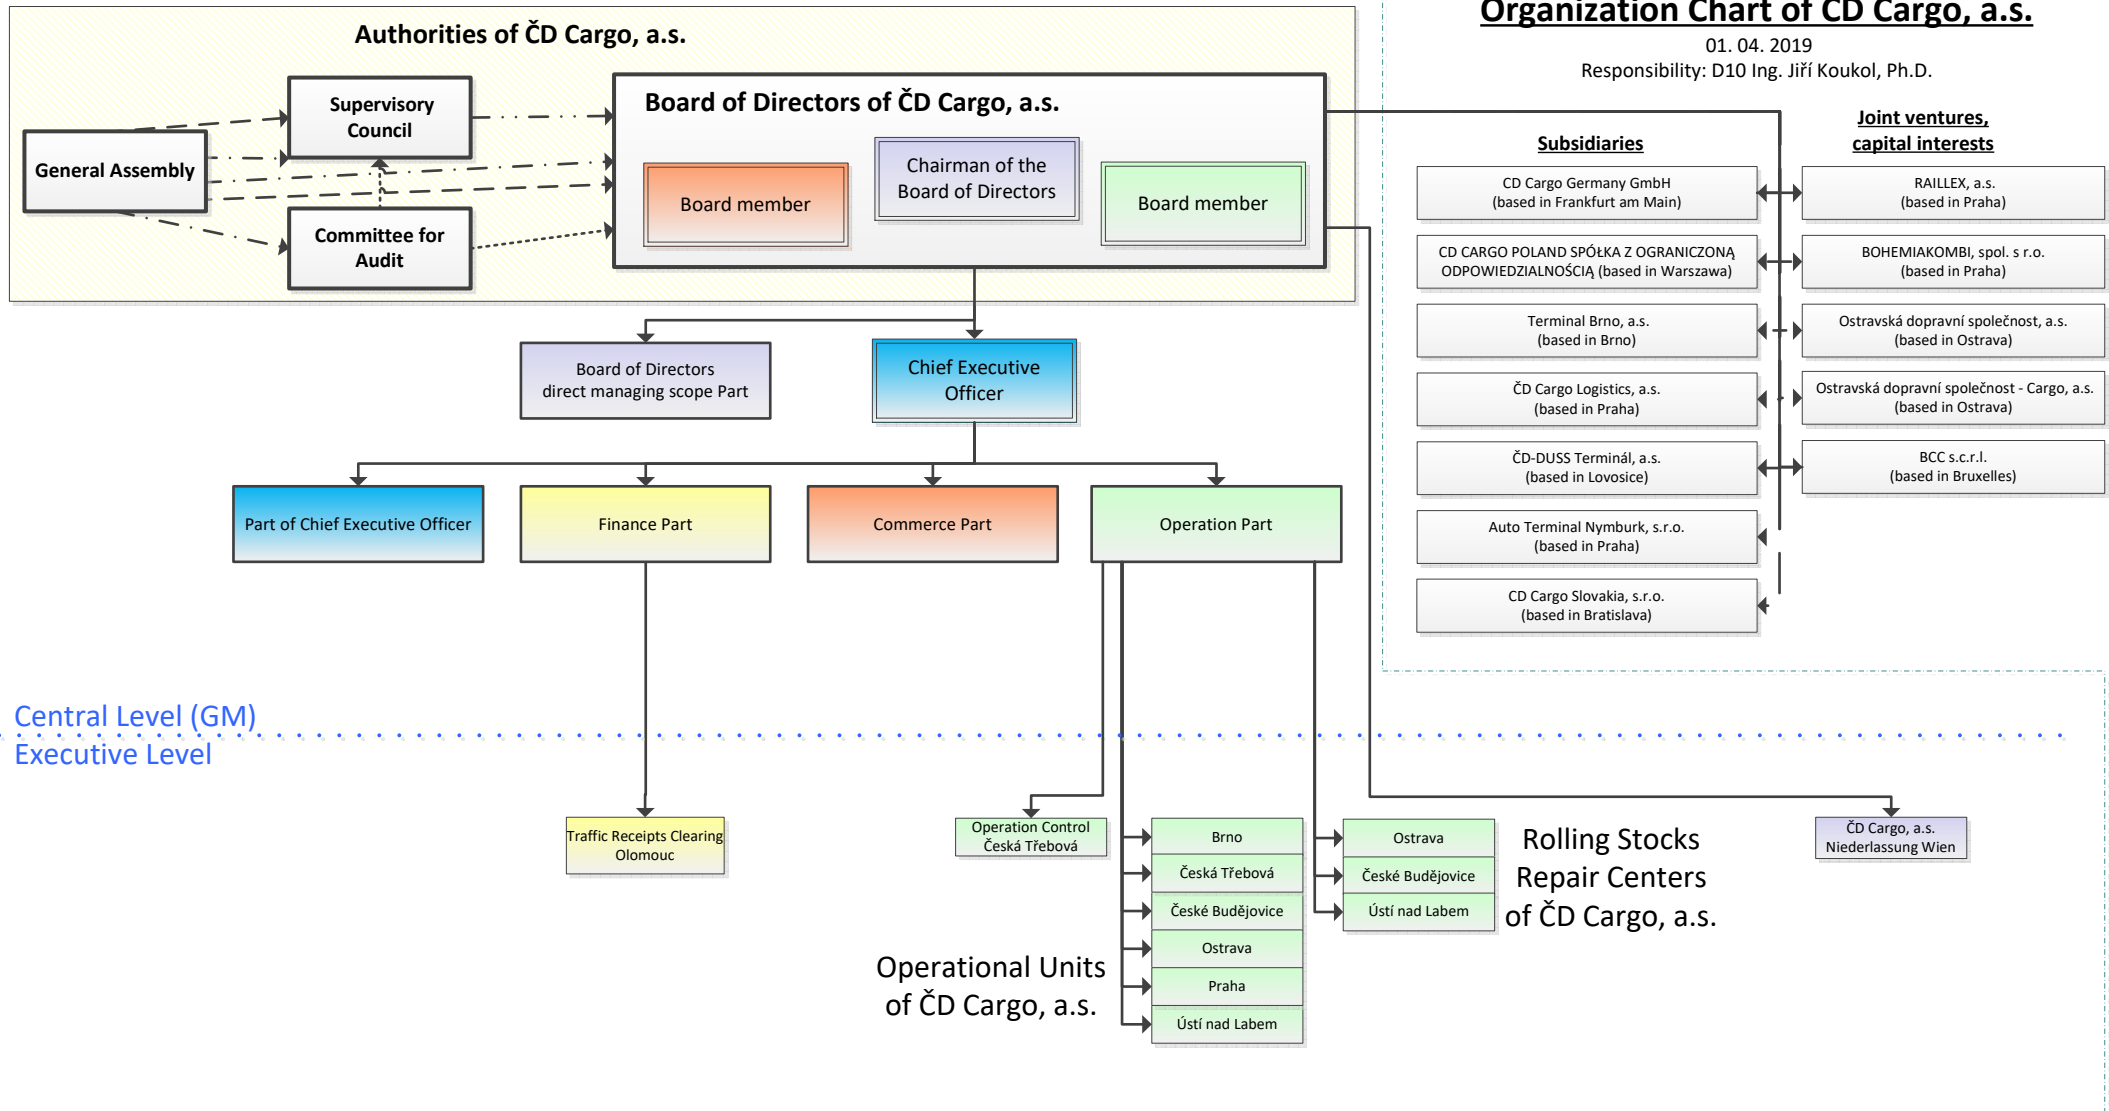

Organization Chart of ČD Cargo, a.s.

01. 04. 2019

Responsibility: D10 Ing. Jiří Koukol, Ph.D.

Central Level (GM)
Executive Level

Explanations / notes:

Control Relationships